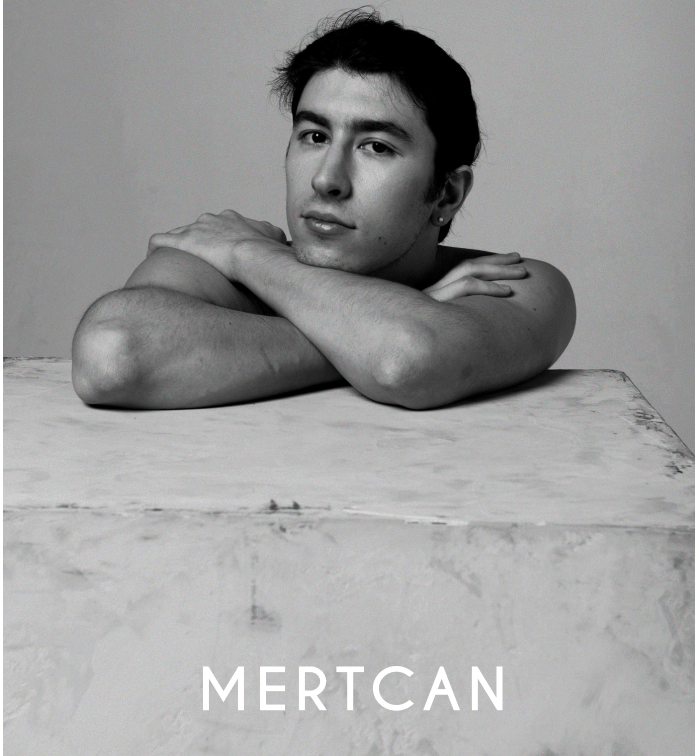

d a l m a t i a n

MERTCAN

height
6'0" / 183 cm

waist
30" / 76 cm

bust
37" / 94 cm

hips
40" / 101 cm

shoe size
9 UK / 43.5 EU

eyes
dark brown

hair
black

tattoos
none

hobbies
reading and
climbing